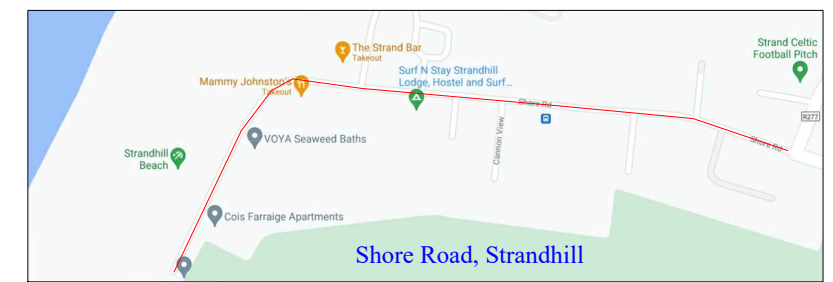

THIS IS A COMPUTER GENERATED MAP

Ted Nealon Road, Sligo

Ted Nealon Road, Sligo

Ted Nealon Rd ,Street View 1

Ted Nealon Rd ,Street View 2

Shore Road, Strandhill

Shore Road, Strandhill

Shore Road,Street View 1

Shore Road,Street View 2

Shore Road,Street View 3

Shore Road,Street View 4

Shore Road, Strandhill

To consider proposal "That the Borough District indicates its intention to commence the process of adopting Part III of the Gaming and Lotteries Act 1956 in respect of Shore Road, Strandhill, and Ted Nealon Road, Sligo."