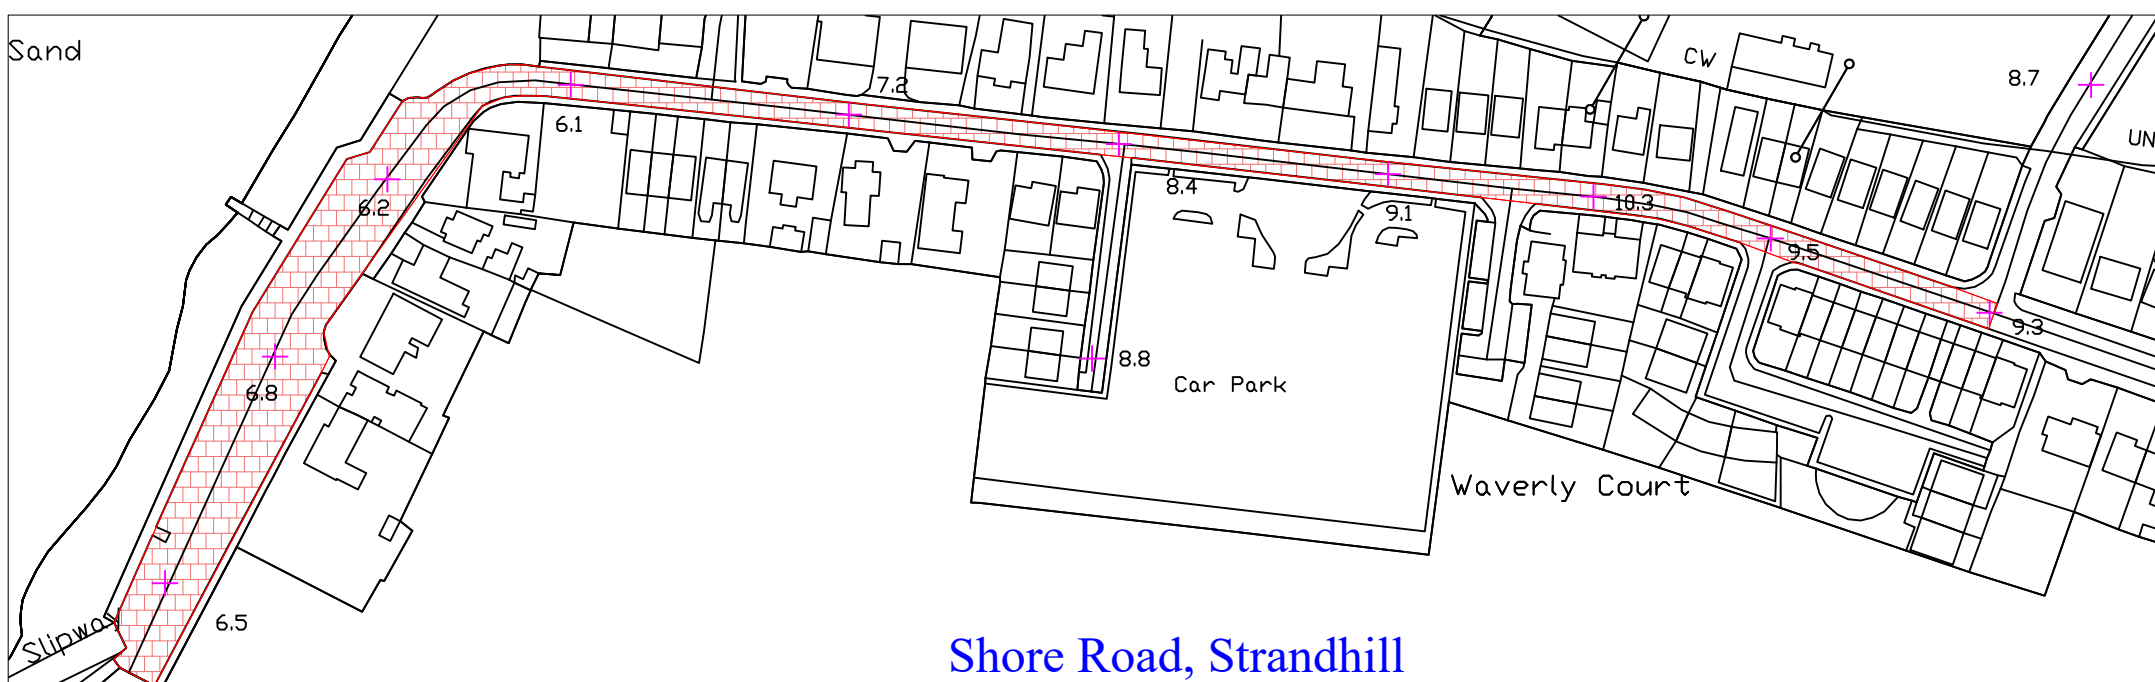

THIS IS A COMPUTER GENERATED MAP

Ted Nealon Road, Sligo

Ted Nealon Road, Sligo

Ted Nealon Rd ,Street View 1

Ted Nealon Rd ,Street View 2

Shore Road, Strandhill

Shore Road, Strandhill

Shore Road,Street View 1

Shore Road,Street View 2

Shore Road,Street View 3

Shore Road,Street View 4

Shore Road, Strandhill

To consider proposal "That the Borough District indicates its intention to commence the process of adopting Part III of the Gaming and Lotteries Act 1956 in respect of Shore Road, Strandhill, and Ted Nealon Road, Sligo."