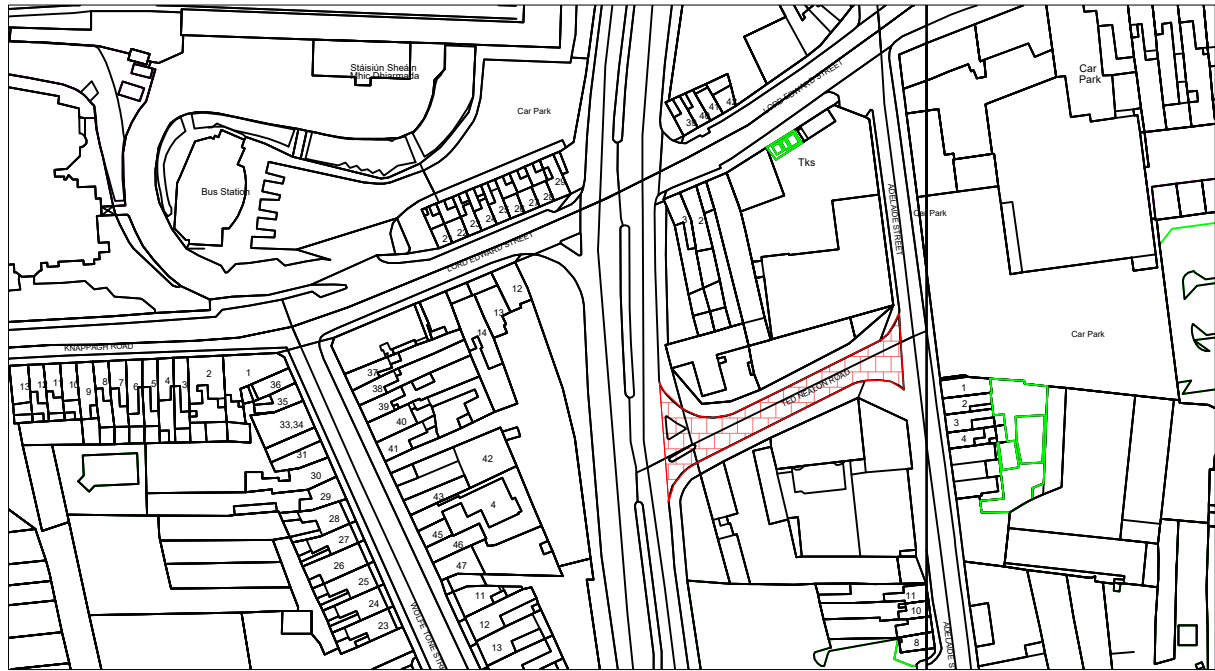

THIS IS A COMPUTER GENERATED MAP

Ted Nealon Road, Sligo

Ted Nealon Road, Sligo

Ted Nealon Rd ,Street View 1

Ted Nealon Rd ,Street View 2

Shore Road, Strandhill

Shore Road, Strandhill

Shore Road,Street View 1

Shore Road,Street View 2

Shore Road,Street View 3

Shore Road,Street View 4

Shore Road, Strandhill

To consider proposal "That the Borough District indicates its intention to commence the process of adopting Part III of the Gaming and Lotteries Act 1956 in respect of Shore Road, Strandhill, and Ted Nealon Road, Sligo."